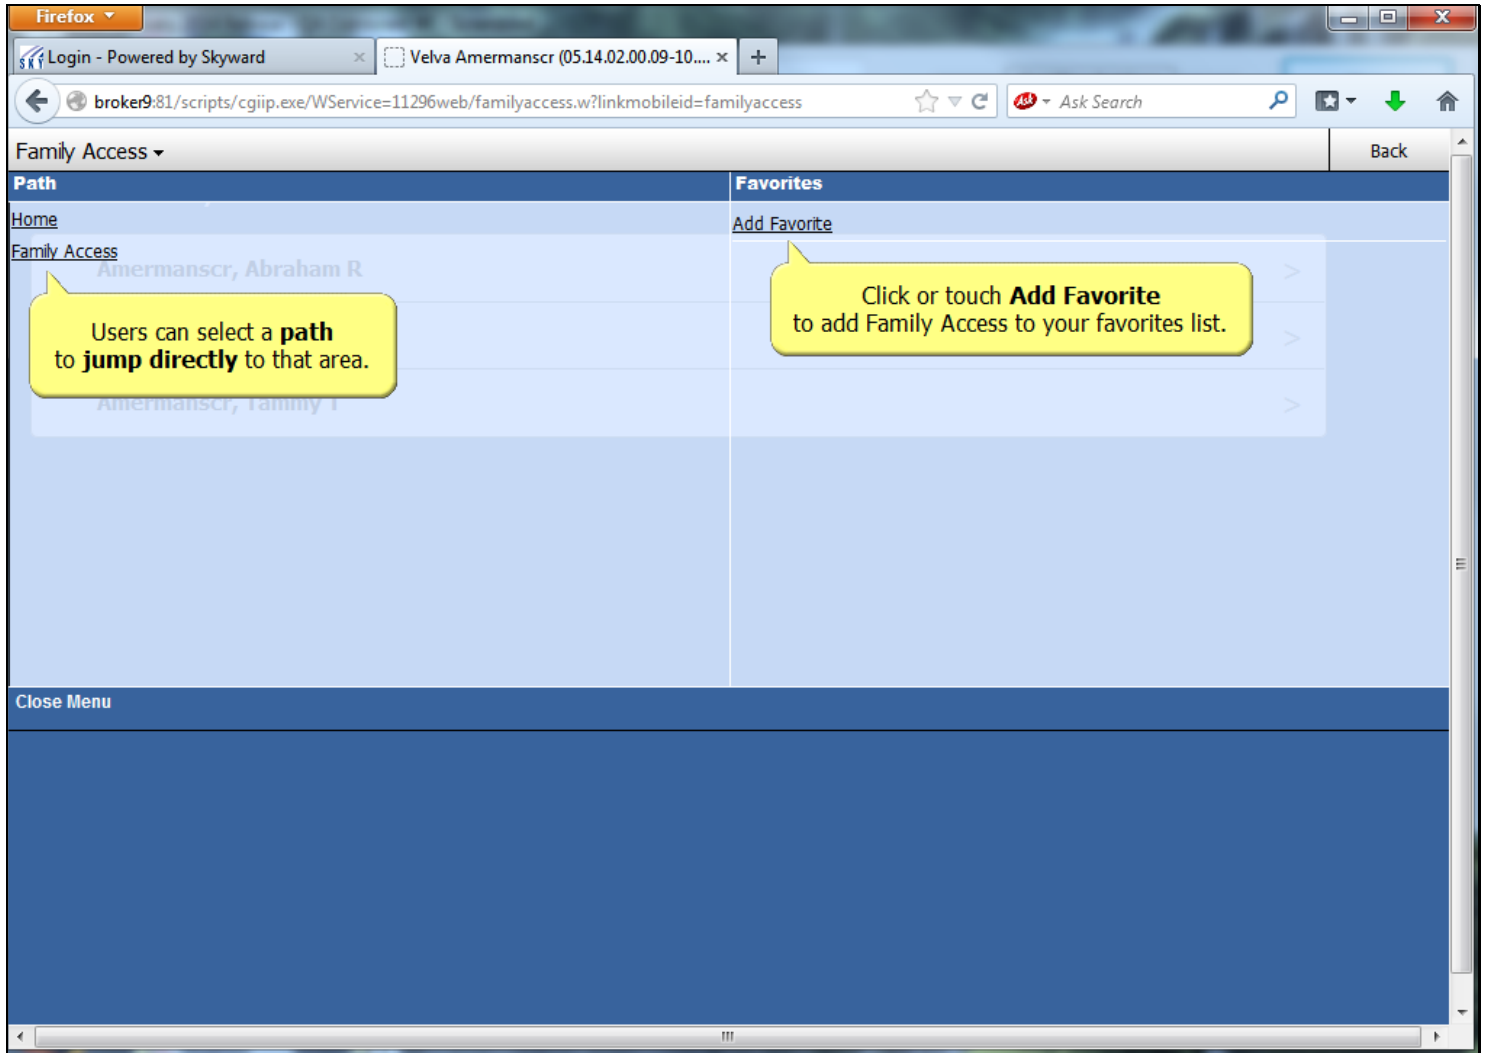

Slide 7 - Slide 7