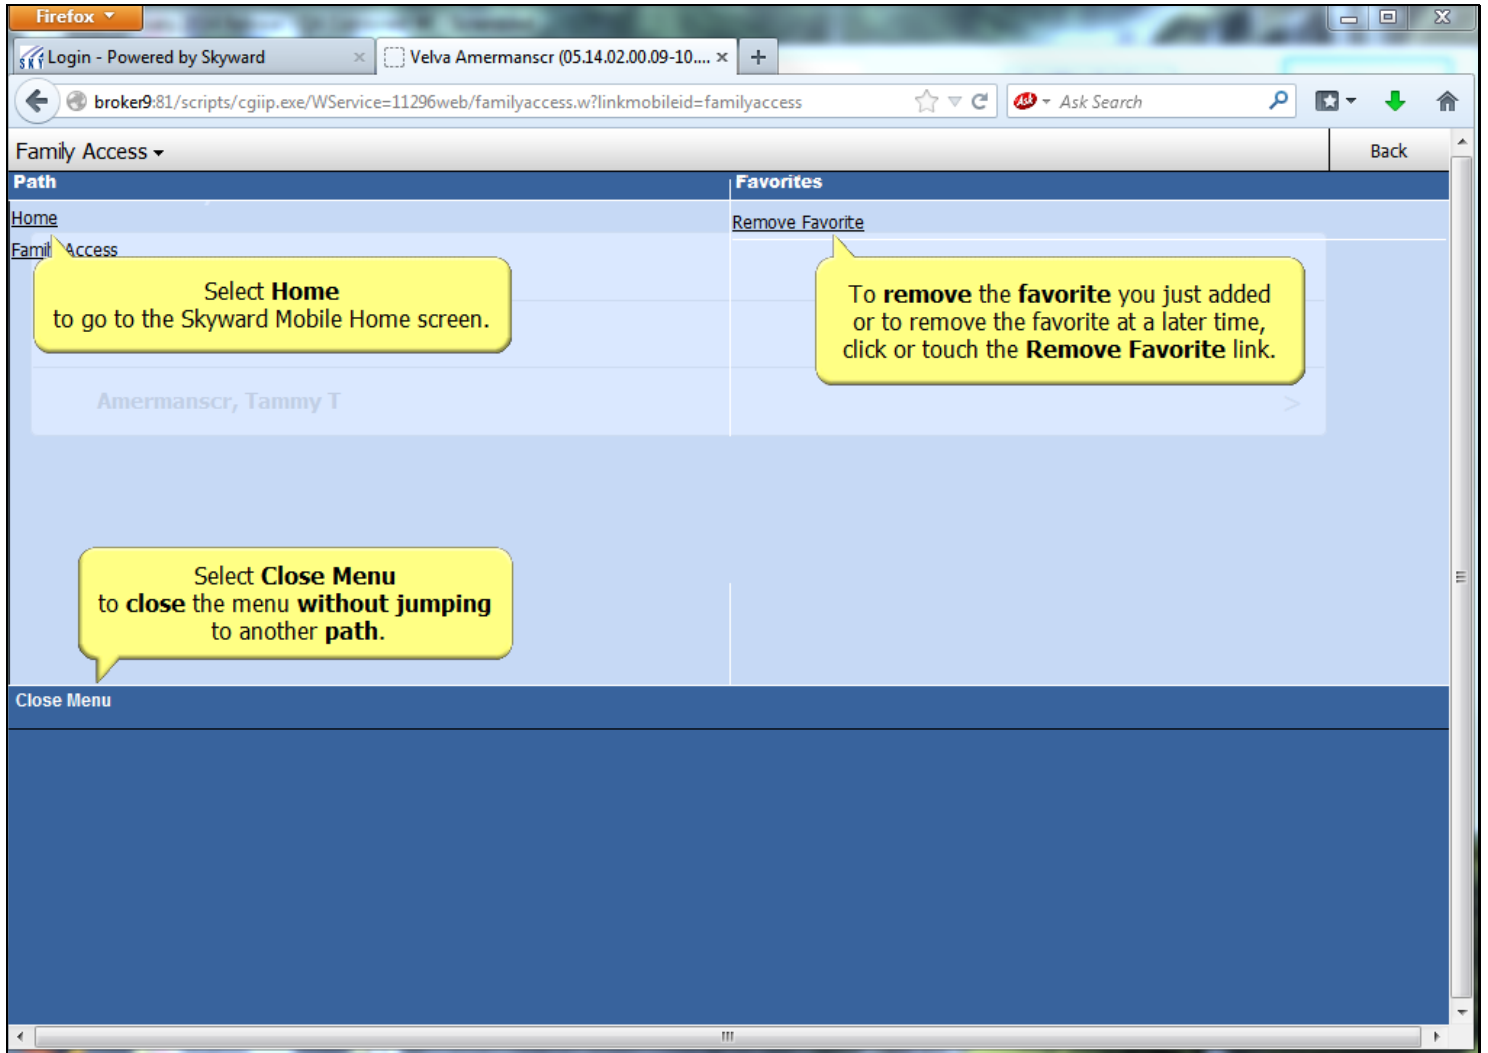

Slide 8 - Slide 8